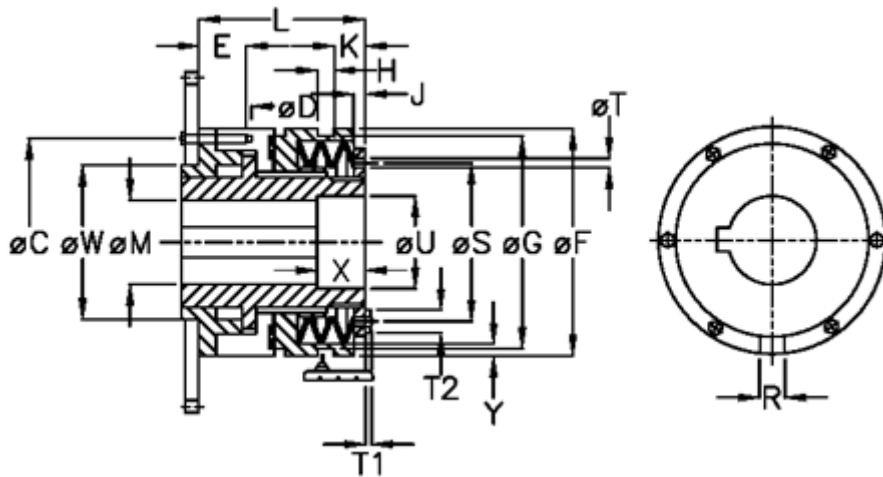

# Data Sheet

Article number: 46914524

Description: Torque limiter Safeguard B 45 LL

## Measures

C	= 105	J	= 9.0	T1	= 4.0
D	= 6xM8	K	= 20.0	T2	= 10
Disc spring mounting	= 3x2L	L	= 96.0	U	= 46
Disc spring version	= LL - heavy	M max	= 45	V	= 12
E	= 12.0	M min	= 18	W	= 80
F	= 120	R	= 10	X	= 30
G	= 112.0	S	= 82	Y	= 2
H	= 10	T	= 6	Z	= 0.0